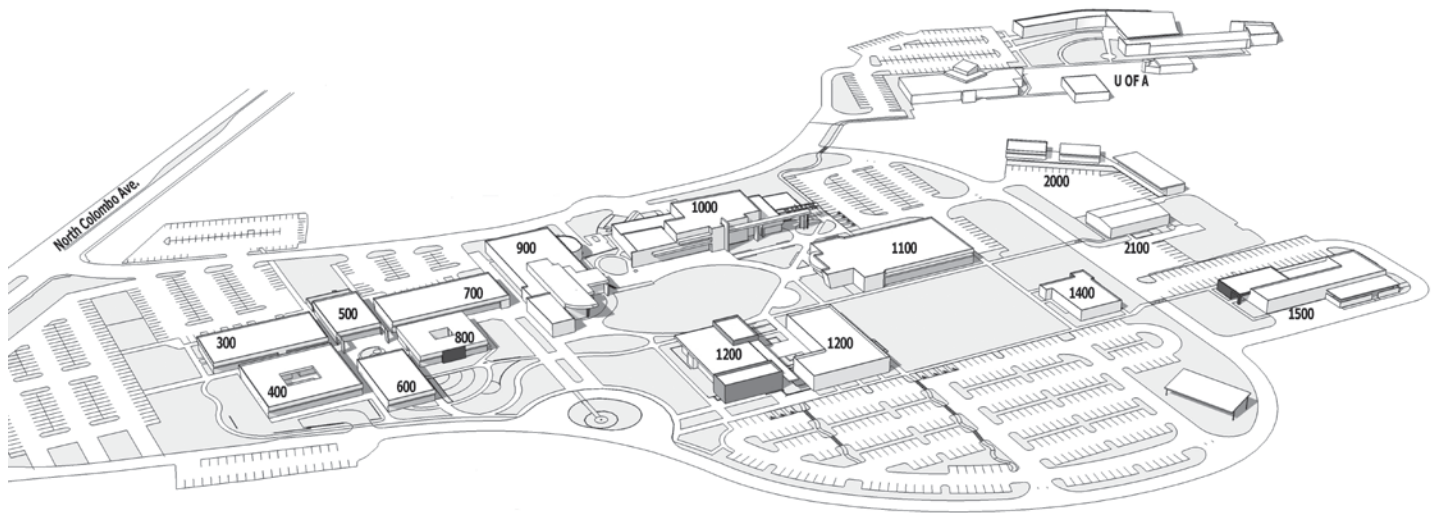

Cochise College Sierra Vista Campus

300	Nursing	S-NUR	1000	Student Union Building	S-SUB
400	Art	S-ART	1100	Science Building	S-SCI
500	Administration	S-ADM	1200	Learning Commons Complex	S-LCC
600	Fitness Center	S-FIT	1400	Adult Education	S-AED
700	Community Outreach - Music	S-COM	1500	Career Technical Education	S-CTE
800	General Classroom Building	S-GCB	2000	Annex Complex	S-ANX
900	Andrea Cracchiolo Library	S-LIB	2100	Maintenance	S-MNT