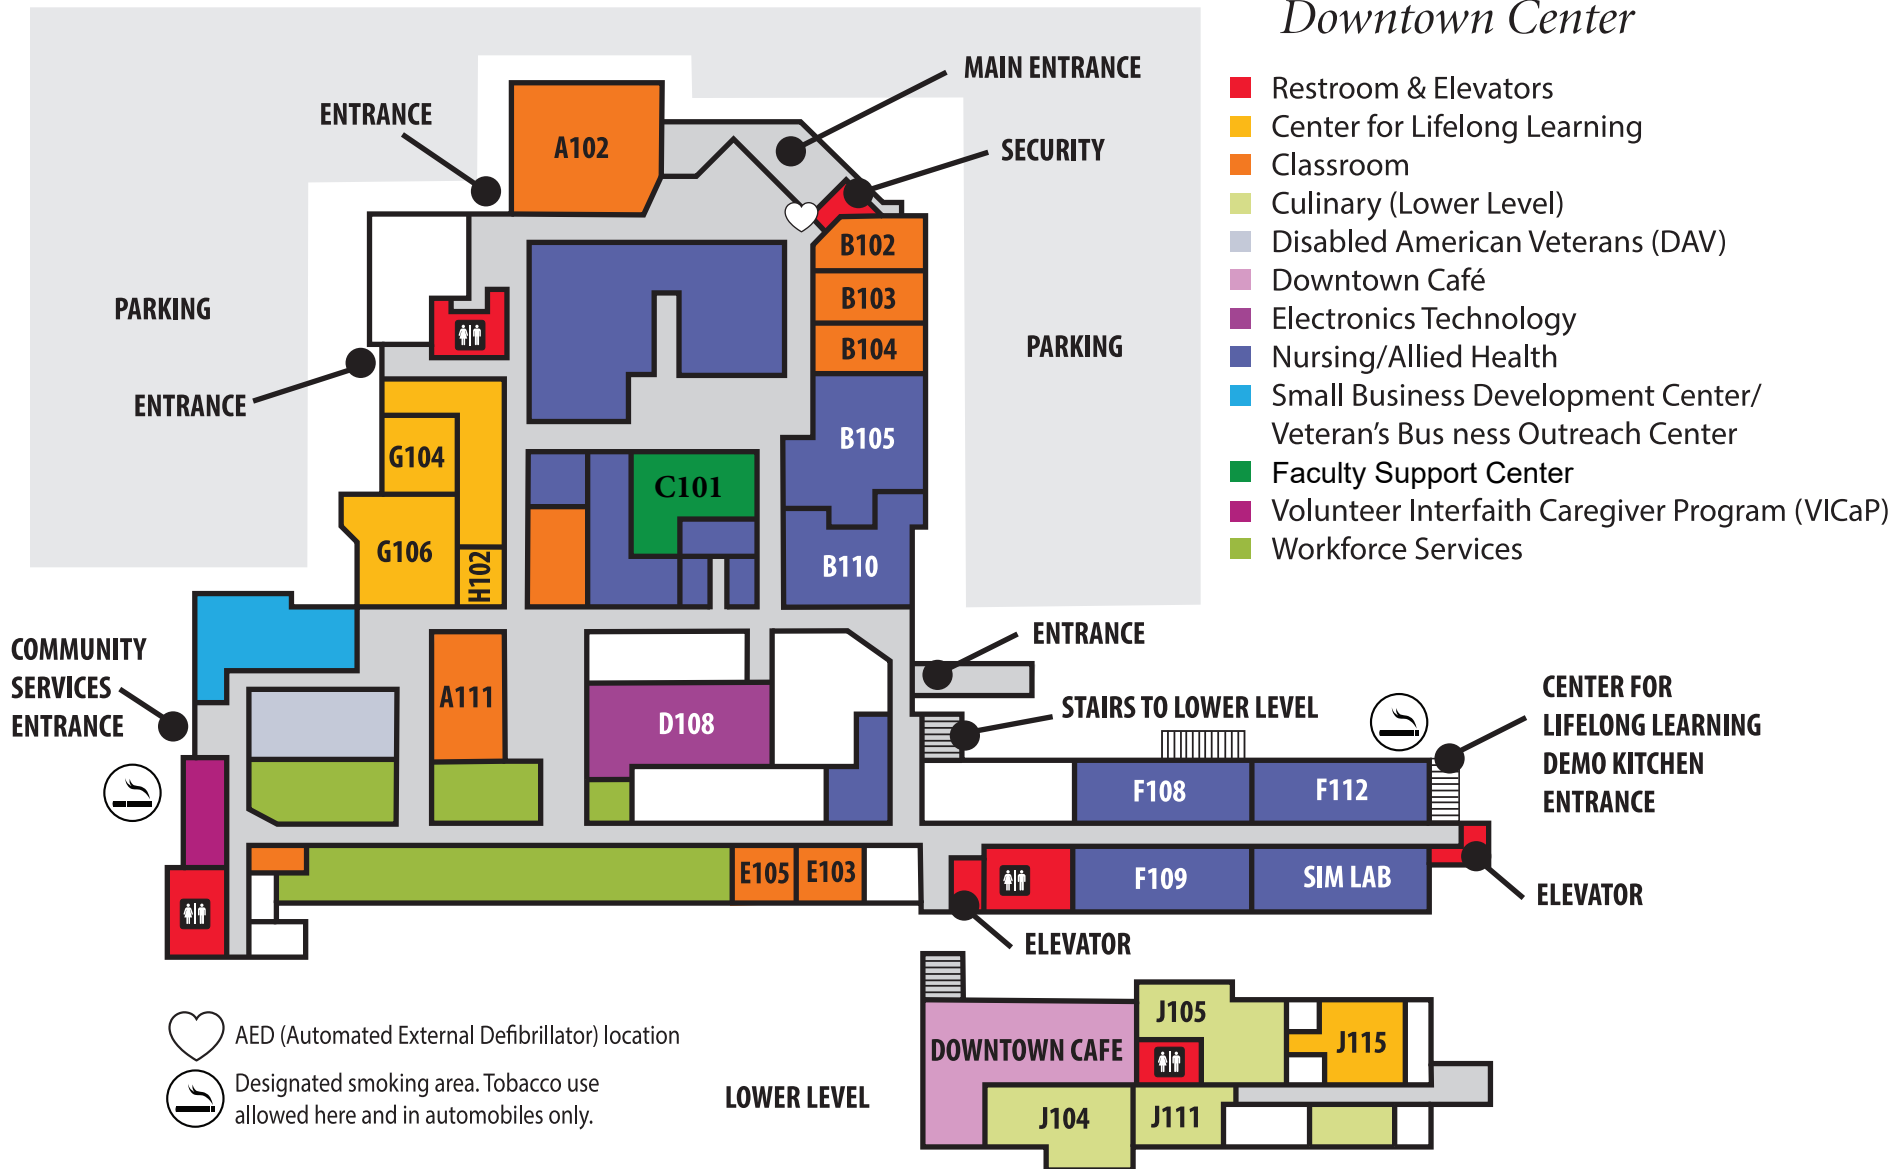

COCHISE COLLEGE

Downtown Center

EL CAMINO REAL

PARKING

E. WILCOX DRIVE

- AED (Automated External Defibrillator) location
- Designated smoking area. Tobacco use allowed here and in automobiles only.

LOWER LEVEL